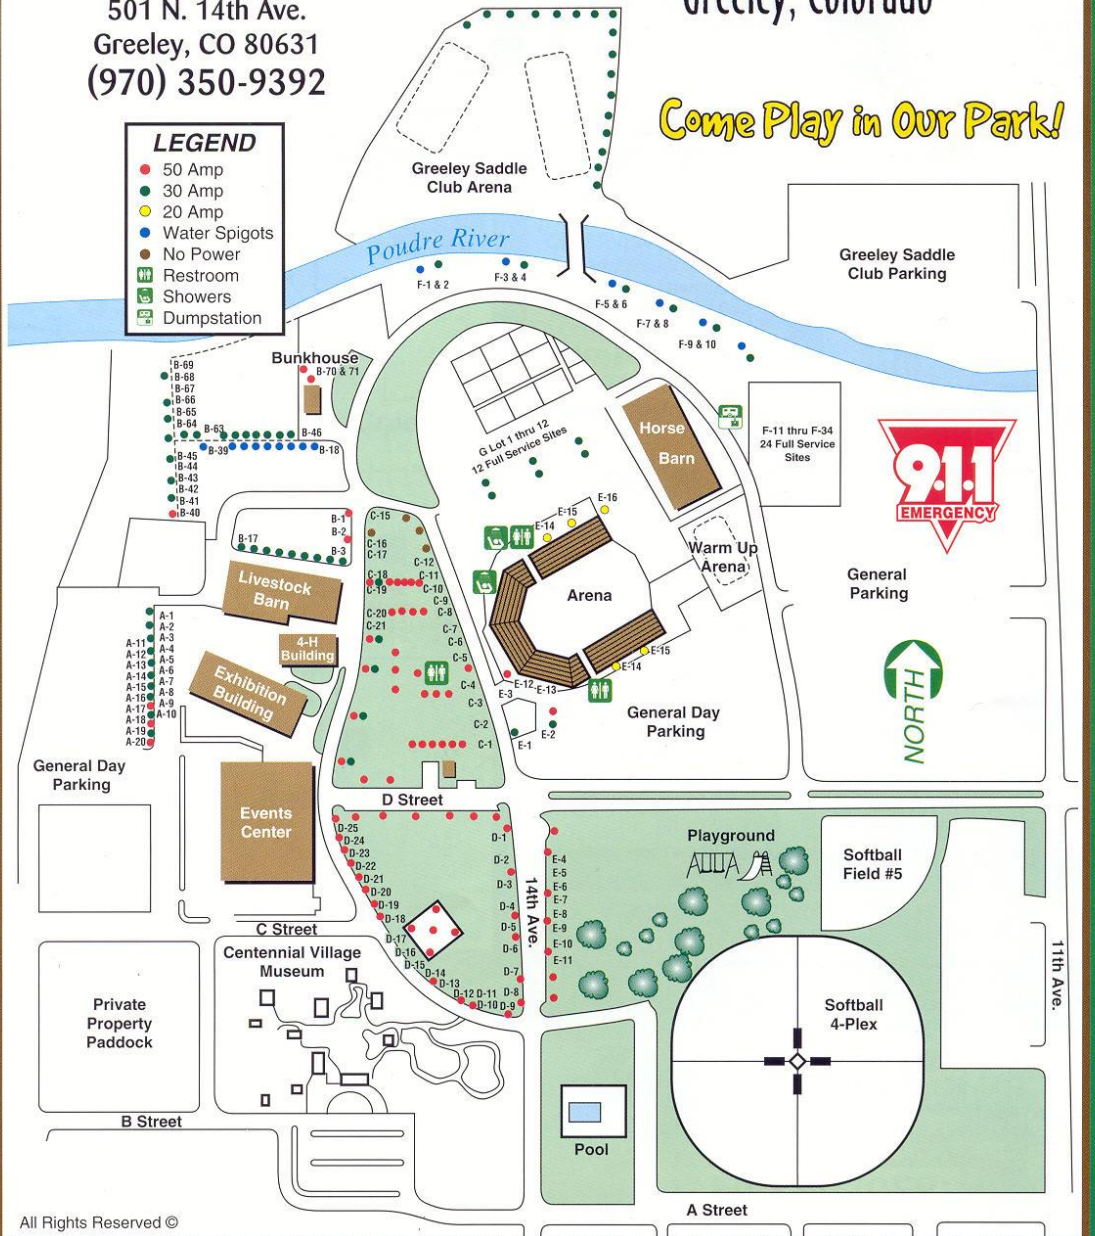

Island Grove Regional Park

Greeley, Colorado

501 N. 14th Ave.
Greeley, CO 80631
(970) 350-9392

Come Play in Our Park!

LEGEND

- 50 Amp
- 30 Amp
- 20 Amp
- Water Spigots
- No Power
- Restroom
- Showers
- Dumpstation